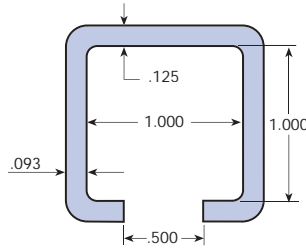

CONVEYOR COMPONENTS PROFILES

UHMW C-Rail Coverings

TSE-374 - 1/4" X 1/2"

TSE-483 - 1/4" X 1"

TSE-384 - 1" X 1"

TSE-373 - 1 1/4" X 1 1/4"

TSE-376 - 1 1/2" x 1 1/2"

TSE-387 - 1 1/2" X 2"

**TSE-486
3/16" X 1 1/2"**

TSE-383 - 9/16" X 1 1/8"

TSE-389 - 1/2" x 1"

**TSE-432
1/4" x 1 1/2"**

TSE-430 - 1/4" X 1 1/2"

TSE-431 - 1/4" X 1 1/2"

UHMW Flat Bar Coverings

TSE-482 - 1/8" X 1"

TSE-388 - 1/4" X 1"

TSE-386 - 1/2" X 2"