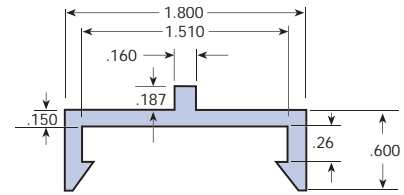

CONVEYOR COMPONENTS PROFILES

UHMW C-Rail Coverings

TSE-374 - 1/4" X 1/2"

TSE-483 - 1/4" X 1"

TSE-384 - 1" X 1"

TSE-373 - 1 1/4" X 1 1/4"

TSE-376 - 1 1/2" x 1 1/2"

TSE-387 - 1 1/2" X 2"

**TSE-486
3/16" X 1 1/2"**

TSE-383 - 9/16" X 1 1/8"

TSE-389 - 1/2" x 1"

**TSE-432
1/4" x 1 1/2"**

TSE-430 - 1/4" X 1 1/2"

TSE-431 - 1/4" X 1 1/2"

UHMW Flat Bar Coverings

TSE-482 - 1/8" X 1"

TSE-388 - 1/4" X 1"

TSE-386 - 1/2" X 2"