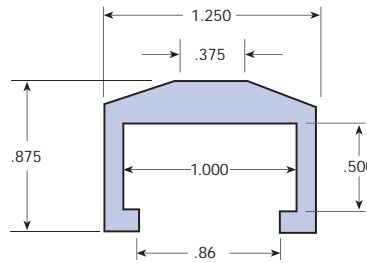

CONVEYOR COMPONENTS PROFILES

UHMW C-Rail Coverings

TSE-374 - 1/4" X 1/2"

TSE-483 - 1/4" X 1"

TSE-384 - 1" X 1"

TSE-373 - 1 1/4" X 1 1/4"

TSE-376 - 1 1/2" x 1 1/2"

TSE-387 - 1 1/2" X 2"

**TSE-486
3/16" X 1 1/2"**

TSE-383 - 9/16" X 1 1/8"

TSE-389 - 1/2" x 1"

**TSE-432
1/4" x 1 1/2"**

TSE-430 - 1/4" X 1 1/2"

TSE-431 - 1/4" X 1 1/2"

UHMW Flat Bar Coverings

TSE-482 - 1/8" X 1"

TSE-388 - 1/4" X 1"

TSE-386 - 1/2" X 2"