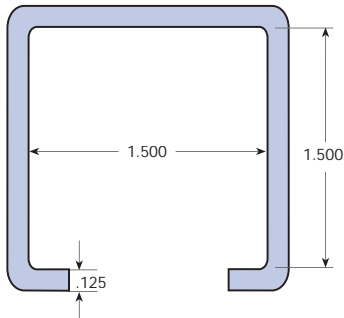

CONVEYOR COMPONENTS PROFILES

UHMW C-Rail Coverings

TSE-374 - 1/4" X 1/2"

TSE-483 - 1/4" X 1"

TSE-384 - 1" X 1"

TSE-373 - 1 1/4" X 1 1/4"

TSE-376 - 1 1/2" x 1 1/2"

TSE-387 - 1 1/2" X 2"

**TSE-486
3/16" X 1 1/2"**

TSE-383 - 9/16" X 1 1/8"

TSE-389 - 1/2" x 1"

**TSE-432
1/4" x 1 1/2"**

TSE-430 - 1/4" X 1 1/2"

TSE-431 - 1/4" X 1 1/2"

UHMW Flat Bar Coverings

TSE-482 - 1/8" X 1"

TSE-388 - 1/4" X 1"

TSE-386 - 1/2" X 2"