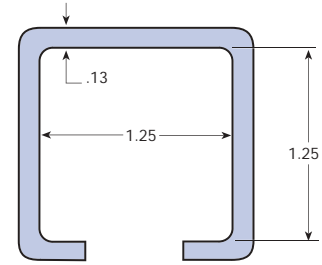

CONVEYOR COMPONENTS PROFILES

UHMW C-Rail Coverings

TSE-374 - 1/4" X 1/2"

TSE-483 - 1/4" X 1"

TSE-384 - 1" X 1"

TSE-373 - 1 1/4" X 1 1/4"

TSE-376 - 1 1/2" x 1 1/2"

TSE-387 - 1 1/2" X 2"

**TSE-486
3/16" X 1 1/2"**

TSE-383 - 9/16" X 1 1/8"

TSE-389 - 1/2" x 1"

**TSE-432
1/4" x 1 1/2"**

TSE-430 - 1/4" X 1 1/2"

TSE-431 - 1/4" X 1 1/2"

UHMW Flat Bar Coverings

TSE-482 - 1/8" X 1"

TSE-388 - 1/4" X 1"

TSE-386 - 1/2" X 2"