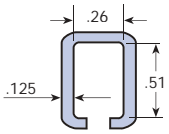

CONVEYOR COMPONENTS PROFILES

UHMW C-Rail Coverings

TSE-374 - 1/4" X 1/2"

TSE-483 - 1/4" X 1"

TSE-384 - 1" X 1"

TSE-373 - 1 1/4" X 1 1/4"

TSE-376 - 1 1/2" x 1 1/2"

TSE-387 - 1 1/2" X 2"

**TSE-486
3/16" X 1 1/2"**

TSE-383 - 9/16" X 1 1/8"

TSE-389 - 1/2" x 1"

**TSE-432
1/4" x 1 1/2"**

TSE-430 - 1/4" X 1 1/2"

TSE-431 - 1/4" X 1 1/2"

UHMW Flat Bar Coverings

TSE-482 - 1/8" X 1"

TSE-388 - 1/4" X 1"

TSE-386 - 1/2" X 2"