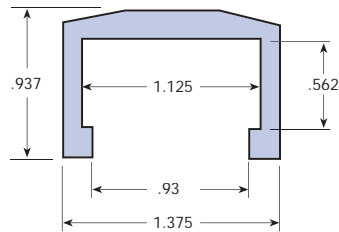

CONVEYOR COMPONENTS PROFILES

UHMW C-Rail Coverings

TSE-374 - 1/4" X 1/2"

TSE-483 - 1/4" X 1"

TSE-384 - 1" X 1"

TSE-373 - 1 1/4" X 1 1/4"

TSE-376 - 1 1/2" x 1 1/2"

TSE-387 - 1 1/2" X 2"

**TSE-486
3/16" X 1 1/2"**

TSE-383 - 9/16" X 1 1/8"

TSE-389 - 1/2" x 1"

**TSE-432
1/4" x 1 1/2"**

TSE-430 - 1/4" X 1 1/2"

TSE-431 - 1/4" X 1 1/2"

UHMW Flat Bar Coverings

TSE-482 - 1/8" X 1"

TSE-388 - 1/4" X 1"

TSE-386 - 1/2" X 2"