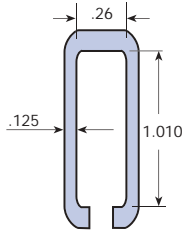

CONVEYOR COMPONENTS PROFILES

UHMW C-Rail Coverings

TSE-374 - 1/4" X 1/2"

TSE-483 - 1/4" X 1"

TSE-384 - 1" X 1"

TSE-373 - 1 1/4" X 1 1/4"

TSE-376 - 1 1/2" x 1 1/2"

TSE-387 - 1 1/2" X 2"

**TSE-486
3/16" X 1 1/2"**

TSE-383 - 9/16" X 1 1/8"

TSE-389 - 1/2" x 1"

**TSE-432
1/4" x 1 1/2"**

TSE-430 - 1/4" X 1 1/2"

TSE-431 - 1/4" X 1 1/2"

UHMW Flat Bar Coverings

TSE-482 - 1/8" X 1"

TSE-388 - 1/4" X 1"

TSE-386 - 1/2" X 2"