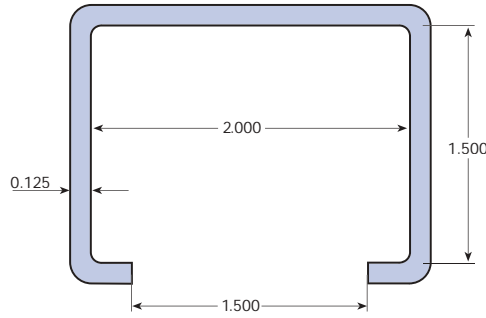

CONVEYOR COMPONENTS PROFILES

UHMW C-Rail Coverings

TSE-374 - 1/4" X 1/2"

TSE-483 - 1/4" X 1"

TSE-384 - 1" X 1"

TSE-373 - 1 1/4" X 1 1/4"

TSE-376 - 1 1/2" x 1 1/2"

TSE-387 - 1 1/2" X 2"

**TSE-486
3/16" X 1 1/2"**

TSE-383 - 9/16" X 1 1/8"

TSE-389 - 1/2" x 1"

**TSE-432
1/4" x 1 1/2"**

TSE-430 - 1/4" X 1 1/2"

TSE-431 - 1/4" X 1 1/2"

UHMW Flat Bar Coverings

TSE-482 - 1/8" X 1"

TSE-388 - 1/4" X 1"

TSE-386 - 1/2" X 2"