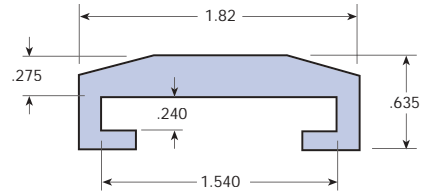

CONVEYOR COMPONENTS PROFILES

UHMW C-Rail Coverings

TSE-374 - 1/4" X 1/2"

TSE-483 - 1/4" X 1"

TSE-384 - 1" X 1"

TSE-373 - 1 1/4" X 1 1/4"

TSE-376 - 1 1/2" x 1 1/2"

TSE-387 - 1 1/2" X 2"

**TSE-486
3/16" X 1 1/2"**

TSE-383 - 9/16" X 1 1/8"

TSE-389 - 1/2" x 1"

**TSE-432
1/4" x 1 1/2"**

TSE-430 - 1/4" X 1 1/2"

TSE-431 - 1/4" X 1 1/2"

UHMW Flat Bar Coverings

TSE-482 - 1/8" X 1"

TSE-388 - 1/4" X 1"

TSE-386 - 1/2" X 2"