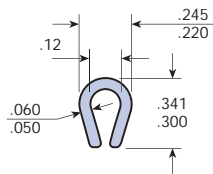

## UHMW Bar-Clip-Ons

TSE-390-1/16" THK

TSE-391-1/8" THK

TSE-395-1/8" THK

TSE-399-1/8" THK

TSE-391-D-1/8" THK

TSE-393-1/8" THK

TSE-397-1/8" THK

TSE-396-3/16" THK

TSE-298-3/16" THK

TSE-392-1/4" THK

TSE-297-1/4" THK

TSE-398-5/16" THK

TSE-394-3/8" THK

TSE-429-3/8" THK

# CONVEYOR COMPONENTS NYLON PROFILES

## Bar-Clip-Ons Nylon MD

TSE-101-1/16"

TSE-105-1/16"

TSE-922-1/16"

TSE-106-1/8"

TSE-137-1/8"

TSE-923-1/8"

TSE-178-3/16"