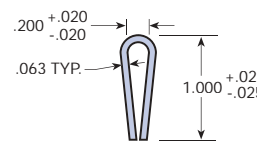

# CONVEYOR COMPONENTS NYLON PROFILES

## Bar-Clip-Ons Nylon MD

TSE-101-1/16"

TSE-105-1/16"

TSE-922-1/16"

TSE-106-1/8"

TSE-137-1/8"

TSE-923-1/8"

TSE-178-3/16"

TSE-175-1/4"

TSE-924-1/4"

TSE-925-3/8"

TSE-926-1/2"

TSE-927-3/4"

TSE-928-1"

TSE-316 Nylon Wearstrip