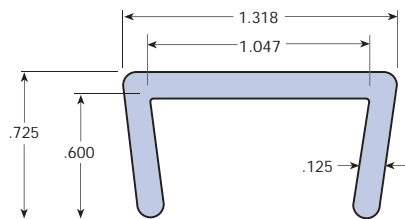

## Bar-Clip-Ons Nylon MD

TSE-101-1/16"

TSE-105-1/16"

TSE-922-1/16"

TSE-106-1/8"

TSE-137-1/8"

TSE-923-1/8"

TSE-178-3/16"

TSE-175-1/4"

TSE-924-1/4"

TSE-925-3/8"

TSE-926-1/2"

TSE-927-3/4"

TSE-928-1"

TSE-316 Nylon Wearstrip