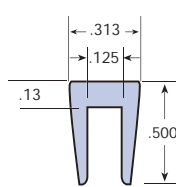

TSE-391-D-TFE
for 1/8" THK