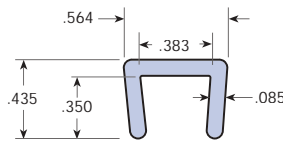

## Bar-Clip-Ons Nylon MD

TSE-101-1/16"

TSE-105-1/16"

TSE-922-1/16"

TSE-106-1/8"

TSE-137-1/8"

TSE-923-1/8"

TSE-178-3/16"

TSE-175-1/4"

TSE-924-1/4"

TSE-925-3/8"

TSE-926-1/2"

TSE-927-3/4"

TSE-928-1"

TSE-316 Nylon Wearstrip