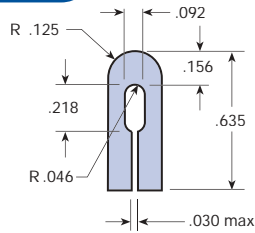

TSE-396-3/16" THK

TSE-298-3/16" THK

TSE-392-1/4" THK

TSE-297-1/4" THK

TSE-398-5/16" THK

TSE-394-3/8" THK

TSE-429-3/8" THK

# CONVEYOR COMPONENTS NYLON PROFILES

## Bar-Clip-Ons Nylon MD

TSE-101-1/16"

TSE-105-1/16"

TSE-922-1/16"

TSE-106-1/8"

TSE-137-1/8"

TSE-923-1/8"

TSE-178-3/16"