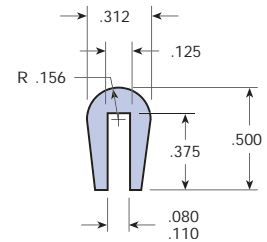

## UHMW Bar-Clip-Ons

TSE-390-1/16" THK

TSE-391-1/8" THK

TSE-395-1/8" THK

TSE-399-1/8" THK

TSE-391-D-1/8" THK

TSE-393-1/8" THK

TSE-397-1/8" THK

TSE-396-3/16" THK

TSE-298-3/16" THK

TSE-392-1/4" THK

TSE-297-1/4" THK

TSE-398-5/16" THK

TSE-394-3/8" THK

TSE-429-3/8" THK