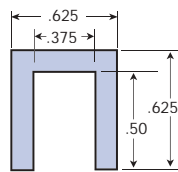

TSE-175-1/4"

TSE-924-1/4"

TSE-925-3/8"

TSE-926-1/2"

TSE-927-3/4"

TSE-928-1"

TSE-316 Nylon Wearstrip

## Teflon® Clip On

TSE-391-TFE  
for 1/8" THK

TSE-391-D-TFE  
for 1/8" THK

TSE-606-TFE  
for 1/8" THK

TSE-392-TFE  
for 1/4" THK

TSE-394-TFE  
for 3/8" THK

TSE-607-TFE  
3/8"

TSE-384-TFE  
1" x 1"