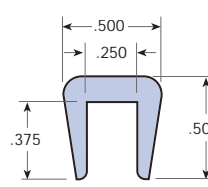

## Bar-Clip-Ons Nylon MD

TSE-101-1/16"

TSE-105-1/16"

TSE-922-1/16"

TSE-106-1/8"

TSE-137-1/8"

TSE-923-1/8"

TSE-178-3/16"

TSE-175-1/4"

TSE-924-1/4"

TSE-925-3/8"

TSE-926-1/2"

TSE-927-3/4"

TSE-928-1"

TSE-316 Nylon Wearstrip

## Teflon® Clip On

TSE-391-TFE  
for 1/8" THK

TSE-391-D-TFE  
for 1/8" THK

TSE-606-TFE  
for 1/8" THK

TSE-392-TFE  
for 1/4" THK

TSE-394-TFE  
for 3/8" THK

TSE-607-TFE  
3/8"

TSE-384-TFE  
1" x 1"