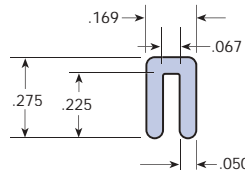

# CONVEYOR COMPONENTS NYLON PROFILES

## Bar-Clip-Ons Nylon MD

TSE-101-1/16"

TSE-105-1/16"

TSE-922-1/16"

TSE-106-1/8"

TSE-137-1/8"

TSE-923-1/8"

TSE-178-3/16"