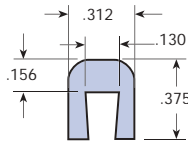

# CONVEYOR COMPONENTS NYLON PROFILES

## Bar-Clip-Ons Nylon MD

TSE-101-1/16"

TSE-105-1/16"

TSE-922-1/16"

TSE-106-1/8"

TSE-137-1/8"

TSE-923-1/8"

TSE-178-3/16"

TSE-175-1/4"

TSE-924-1/4"

TSE-925-3/8"

TSE-926-1/2"

TSE-927-3/4"

TSE-928-1"

TSE-316 Nylon Wearstrip