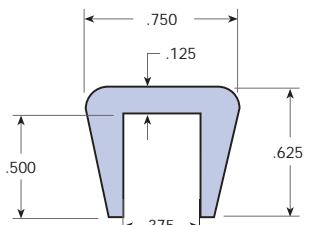

TSE-175-1/4"

TSE-924-1/4"

TSE-925-3/8"

TSE-926-1/2"

TSE-927-3/4"

TSE-928-1"

TSE-316 Nylon Wearstrip

## Teflon® Clip On

TSE-391-TFE  
for 1/8" THK

TSE-391-D-TFE  
for 1/8" THK

TSE-606-TFE  
for 1/8" THK

TSE-392-TFE  
for 1/4" THK

TSE-394-TFE  
for 3/8" THK

TSE-607-TFE  
3/8"

TSE-384-TFE  
1" x 1"