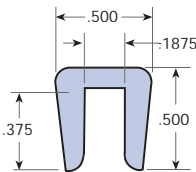

## UHMW Bar-Clip-Ons

TSE-390-1/16" THK

TSE-391-1/8" THK

TSE-395-1/8" THK

TSE-399-1/8" THK

TSE-391-D-1/8" THK

TSE-393-1/8" THK

TSE-397-1/8" THK

TSE-396-3/16" THK

TSE-298-3/16" THK

TSE-392-1/4" THK

TSE-297-1/4" THK

TSE-398-5/16" THK

TSE-394-3/8" THK

TSE-429-3/8" THK