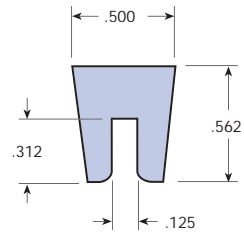

# CONVEYOR COMPONENTS PROFILES

## UHMW Bar-Clip-Ons

TSE-390-1/16" THK

TSE-391-1/8" THK

TSE-395-1/8" THK

TSE-399-1/8" THK

TSE-391-D-1/8" THK

TSE-393-1/8" THK

TSE-397-1/8" THK