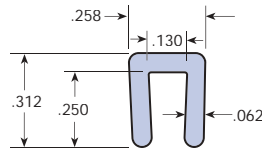

## Bar-Clip-Ons Nylon MD

TSE-101-1/16"

TSE-105-1/16"

TSE-922-1/16"

TSE-106-1/8"

TSE-137-1/8"

TSE-923-1/8"

TSE-178-3/16"

TSE-175-1/4"

TSE-924-1/4"

TSE-925-3/8"

TSE-926-1/2"

TSE-927-3/4"

TSE-928-1"

TSE-316 Nylon Wearstrip