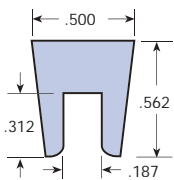

## UHMW Bar-Clip-Ons

TSE-390-1/16" THK

TSE-391-1/8" THK

TSE-395-1/8" THK

TSE-399-1/8" THK

TSE-391-D-1/8" THK

TSE-393-1/8" THK

TSE-397-1/8" THK

TSE-396-3/16" THK

TSE-298-3/16" THK

TSE-392-1/4" THK

TSE-297-1/4" THK

TSE-398-5/16" THK

TSE-394-3/8" THK

TSE-429-3/8" THK