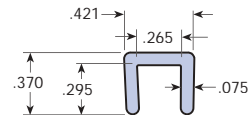

## Bar-Clip-Ons Nylon MD

TSE-101-1/16"

TSE-105-1/16"

TSE-922-1/16"

TSE-106-1/8"

TSE-137-1/8"

TSE-923-1/8"

TSE-178-3/16"

TSE-175-1/4"

TSE-924-1/4"

TSE-925-3/8"

TSE-926-1/2"

TSE-927-3/4"

TSE-928-1"

TSE-316 Nylon Wearstrip