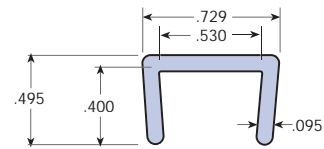

## Bar-Clip-Ons Nylon MD

TSE-101-1/16"

TSE-105-1/16"

TSE-922-1/16"

TSE-106-1/8"

TSE-137-1/8"

TSE-923-1/8"

TSE-178-3/16"

TSE-175-1/4"

TSE-924-1/4"

TSE-925-3/8"

TSE-926-1/2"

TSE-927-3/4"

TSE-928-1"

TSE-316 Nylon Wearstrip