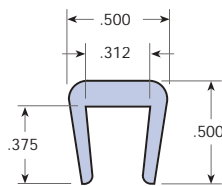

## UHMW Bar-Clip-Ons

TSE-390-1/16" THK

TSE-391-1/8" THK

TSE-395-1/8" THK

TSE-399-1/8" THK

TSE-391-D-1/8" THK

TSE-393-1/8" THK

TSE-397-1/8" THK

TSE-396-3/16" THK

TSE-298-3/16" THK

TSE-392-1/4" THK

TSE-297-1/4" THK

TSE-398-5/16" THK

TSE-394-3/8" THK

TSE-429-3/8" THK

# CONVEYOR COMPONENTS NYLON PROFILES

## Bar-Clip-Ons Nylon MD

TSE-101-1/16"

TSE-105-1/16"

TSE-922-1/16"

TSE-106-1/8"

TSE-137-1/8"

TSE-923-1/8"

TSE-178-3/16"