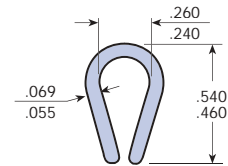

# CONVEYOR COMPONENTS NYLON PROFILES

## Bar-Clip-Ons Nylon MD

TSE-101-1/16"

TSE-105-1/16"

TSE-922-1/16"

TSE-106-1/8"

TSE-137-1/8"

TSE-923-1/8"

TSE-178-3/16"

TSE-175-1/4"

TSE-924-1/4"

TSE-925-3/8"

TSE-926-1/2"

TSE-927-3/4"

TSE-928-1"

TSE-316 Nylon Wearstrip