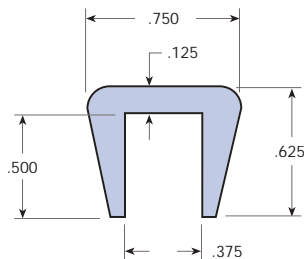

TSE-396-3/16" THK

TSE-298-3/16" THK

TSE-392-1/4" THK

TSE-297-1/4" THK

TSE-398-5/16" THK

TSE-394-3/8" THK

TSE-429-3/8" THK

# CONVEYOR COMPONENTS NYLON PROFILES

## Bar-Clip-Ons Nylon MD

TSE-101-1/16"

TSE-105-1/16"

TSE-922-1/16"

TSE-106-1/8"

TSE-137-1/8"

TSE-923-1/8"

TSE-178-3/16"