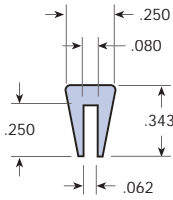

# CONVEYOR COMPONENTS PROFILES

## UHMW Bar-Clip-Ons

TSE-390-1/16" THK

TSE-391-1/8" THK

TSE-395-1/8" THK

TSE-399-1/8" THK

TSE-391-D-1/8" THK

TSE-393-1/8" THK

TSE-397-1/8" THK

TSE-396-3/16" THK

TSE-298-3/16" THK

TSE-392-1/4" THK

TSE-297-1/4" THK

TSE-398-5/16" THK

TSE-394-3/8" THK

TSE-429-3/8" THK