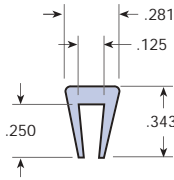

# CONVEYOR COMPONENTS PROFILES

## UHMW Bar-Clip-Ons

TSE-390-1/16" THK

TSE-391-1/8" THK

TSE-395-1/8" THK

TSE-399-1/8" THK

TSE-391-D-1/8" THK

TSE-393-1/8" THK

TSE-397-1/8" THK