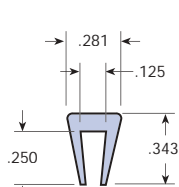

## Bar-Clip-Ons Nylon MD

TSE-101-1/16"

TSE-105-1/16"

TSE-922-1/16"

TSE-106-1/8"

TSE-137-1/8"

TSE-923-1/8"

TSE-178-3/16"

TSE-175-1/4"

TSE-924-1/4"

TSE-925-3/8"

TSE-926-1/2"

TSE-927-3/4"

TSE-928-1"

TSE-316 Nylon Wearstrip

## Teflon® Clip On

TSE-391-TFE  
for 1/8" THK

TSE-391-D-TFE  
for 1/8" THK

TSE-606-TFE  
for 1/8" THK

TSE-392-TFE  
for 1/4" THK

TSE-394-TFE  
for 3/8" THK

TSE-607-TFE  
3/8"

TSE-384-TFE  
1" x 1"