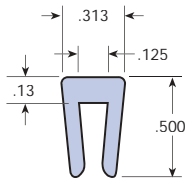

## UHMW Bar-Clip-Ons

TSE-390-1/16" THK

TSE-391-1/8" THK

TSE-395-1/8" THK

TSE-399-1/8" THK

TSE-391-D-1/8" THK

TSE-393-1/8" THK

TSE-397-1/8" THK

TSE-396-3/16" THK

TSE-298-3/16" THK

TSE-392-1/4" THK

TSE-297-1/4" THK

TSE-398-5/16" THK

TSE-394-3/8" THK

TSE-429-3/8" THK

## Bar-Clip-Ons Nylon MD

TSE-101-1/16"

TSE-105-1/16"

TSE-922-1/16"

TSE-106-1/8"

TSE-137-1/8"

TSE-923-1/8"

TSE-178-3/16"