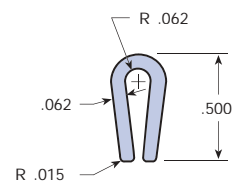

# CONVEYOR COMPONENTS NYLON PROFILES

## Bar-Clip-Ons Nylon MD

TSE-101-1/16"

TSE-105-1/16"

TSE-922-1/16"

TSE-106-1/8"

TSE-137-1/8"

TSE-923-1/8"

TSE-178-3/16"

TSE-175-1/4"

TSE-924-1/4"

TSE-925-3/8"

TSE-926-1/2"

TSE-927-3/4"

TSE-928-1"

TSE-316 Nylon Wearstrip