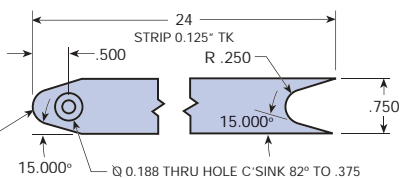

## Bar-Clip-Ons Nylon MD

TSE-101-1/16"

TSE-105-1/16"

TSE-922-1/16"

TSE-106-1/8"

TSE-137-1/8"

TSE-923-1/8"

TSE-178-3/16"

TSE-175-1/4"

TSE-924-1/4"

TSE-925-3/8"

TSE-926-1/2"

TSE-927-3/4"

TSE-928-1"

TSE-316 Nylon Wearstrip