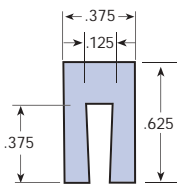

TSE-606-TFE
for 1/8" THK