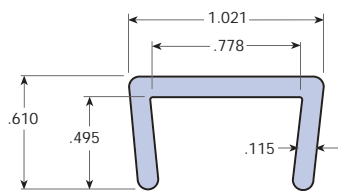

## Bar-Clip-Ons Nylon MD

TSE-101-1/16"

TSE-105-1/16"

TSE-922-1/16"

TSE-106-1/8"

TSE-137-1/8"

TSE-923-1/8"

TSE-178-3/16"

TSE-175-1/4"

TSE-924-1/4"

TSE-925-3/8"

TSE-926-1/2"

TSE-927-3/4"

TSE-928-1"

TSE-316 Nylon Wearstrip