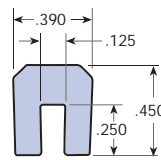

## UHMW Bar-Clip-Ons

TSE-390-1/16" THK

TSE-391-1/8" THK

TSE-395-1/8" THK

TSE-399-1/8" THK

TSE-391-D-1/8" THK

TSE-393-1/8" THK

TSE-397-1/8" THK

TSE-396-3/16" THK

TSE-298-3/16" THK

TSE-392-1/4" THK

TSE-297-1/4" THK

TSE-398-5/16" THK

TSE-394-3/8" THK

TSE-429-3/8" THK