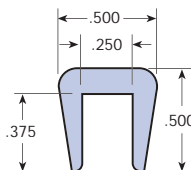

## UHMW Bar-Clip-Ons

TSE-390-1/16" THK

TSE-391-1/8" THK

TSE-395-1/8" THK

TSE-399-1/8" THK

TSE-391-D-1/8" THK

TSE-393-1/8" THK

TSE-397-1/8" THK

TSE-396-3/16" THK

TSE-298-3/16" THK

TSE-392-1/4" THK

TSE-297-1/4" THK

TSE-398-5/16" THK

TSE-394-3/8" THK

TSE-429-3/8" THK