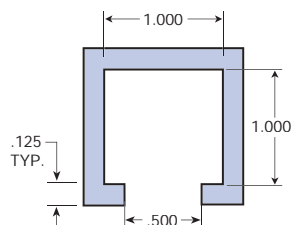

TSE-175-1/4"

TSE-924-1/4"

TSE-925-3/8"

TSE-926-1/2"

TSE-927-3/4"

TSE-928-1"

TSE-316 Nylon Wearstrip

## Teflon® Clip On

TSE-391-TFE  
for 1/8" THK

TSE-391-D-TFE  
for 1/8" THK

TSE-606-TFE  
for 1/8" THK

TSE-392-TFE  
for 1/4" THK

TSE-394-TFE  
for 3/8" THK

TSE-607-TFE  
3/8"

TSE-384-TFE  
1" x 1"