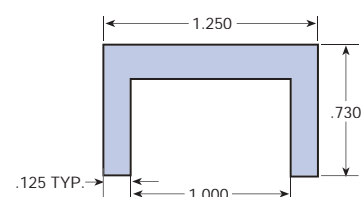

TSE-175-1/4"

TSE-924-1/4"

TSE-925-3/8"

TSE-926-1/2"

TSE-927-3/4"

TSE-928-1"

TSE-316 Nylon Wearstrip

## Teflon® Clip On

TSE-391-TFE  
for 1/8" THK

TSE-391-D-TFE  
for 1/8" THK

TSE-606-TFE  
for 1/8" THK

TSE-392-TFE  
for 1/4" THK

TSE-394-TFE  
for 3/8" THK

TSE-607-TFE  
3/8"

TSE-384-TFE  
1" x 1"