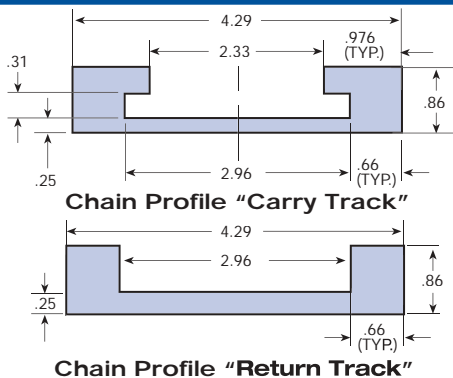

### Knuckle Chain Track 2" Pitch

*Call Us For Your Custom Curve Requirements*