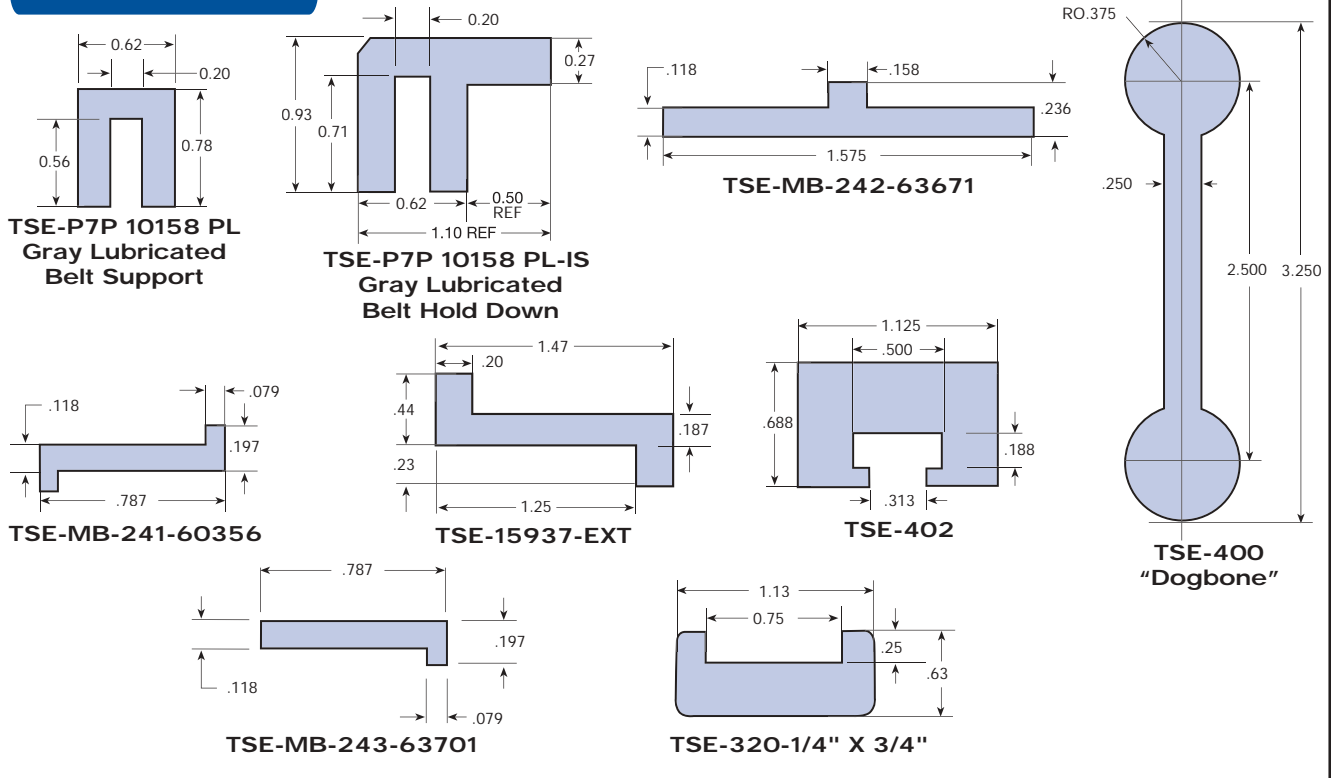

CONVEYOR COMPONENTS

MISCELLANEOUS UHMW PRODUCTS

UHMW Profiles