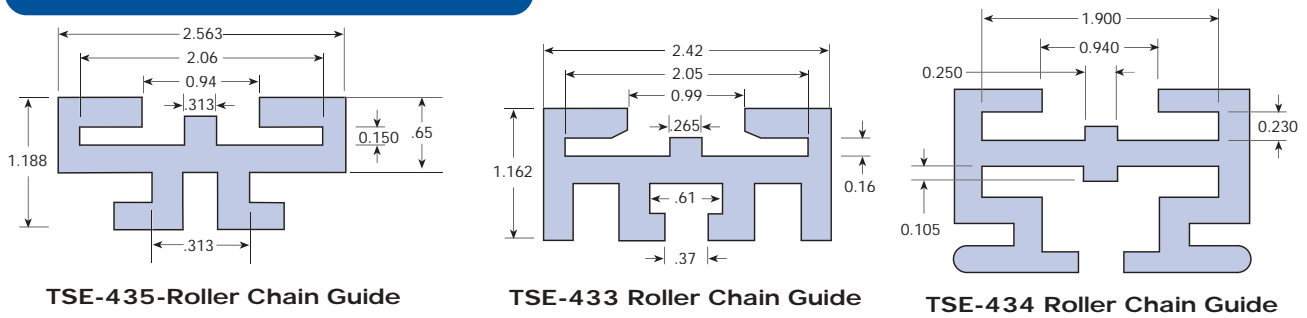

# CONVEYOR COMPONENTS

### Knuckle Chain Track 2" Pitch

*Call Us For Your Custom Curve Requirements*