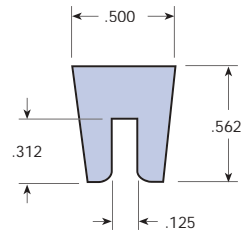

# CONVEYOR COMPONENTS PROFILES

## UHMW Bar-Clip-Ons

TSE-390-1/16" THK

TSE-391-1/8" THK

TSE-395-1/8" THK

TSE-399-1/8" THK

TSE-391-D-1/8" THK

TSE-393-1/8" THK

TSE-397-1/8" THK

TSE-396-3/16" THK

TSE-298-3/16" THK

TSE-392-1/4" THK

TSE-297-1/4" THK

TSE-398-5/16" THK

TSE-394-3/8" THK

TSE-429-3/8" THK