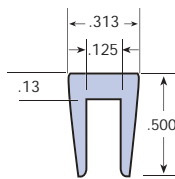

TSE-391-D-TFE
for 1/8" THK