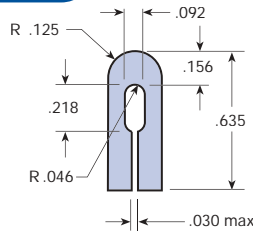

TSE-396-3/16" THK

TSE-298-3/16" THK

TSE-392-1/4" THK

TSE-297-1/4" THK

TSE-398-5/16" THK

TSE-394-3/8" THK

TSE-429-3/8" THK

# CONVEYOR COMPONENTS NYLON PROFILES

## Bar-Clip-Ons Nylon MD

TSE-101-1/16"

TSE-105-1/16"

TSE-922-1/16"

TSE-106-1/8"

TSE-137-1/8"

TSE-923-1/8"

TSE-178-3/16"