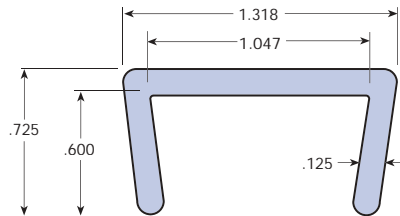

## Bar-Clip-Ons Nylon MD

TSE-101-1/16"

TSE-105-1/16"

TSE-922-1/16"

TSE-106-1/8"

TSE-137-1/8"

TSE-923-1/8"

TSE-178-3/16"

TSE-175-1/4"

TSE-924-1/4"

TSE-925-3/8"

TSE-926-1/2"

TSE-927-3/4"

TSE-928-1"

TSE-316 Nylon Wearstrip