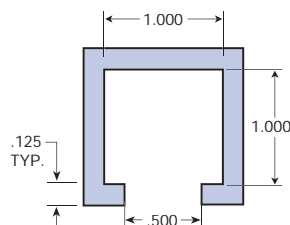

TSE-175-1/4"

TSE-924-1/4"

TSE-925-3/8"

TSE-926-1/2"

TSE-927-3/4"

TSE-928-1"

TSE-316 Nylon Wearstrip

## Teflon® Clip On

TSE-391-TFE  
for 1/8" THK

TSE-391-D-TFE  
for 1/8" THK

TSE-606-TFE  
for 1/8" THK

TSE-392-TFE  
for 1/4" THK

TSE-394-TFE  
for 3/8" THK

TSE-607-TFE  
3/8"

TSE-384-TFE  
1" x 1"