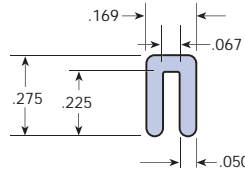

# CONVEYOR COMPONENTS NYLON PROFILES

## Bar-Clip-Ons Nylon MD

TSE-101-1/16"

TSE-105-1/16"

TSE-922-1/16"

TSE-106-1/8"

TSE-137-1/8"

TSE-923-1/8"

TSE-178-3/16"