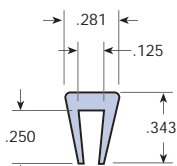

## Bar-Clip-Ons Nylon MD

TSE-101-1/16"

TSE-105-1/16"

TSE-922-1/16"

TSE-106-1/8"

TSE-137-1/8"

TSE-923-1/8"

TSE-178-3/16"

TSE-175-1/4"

TSE-924-1/4"

TSE-925-3/8"

TSE-926-1/2"

TSE-927-3/4"

TSE-928-1"

TSE-316 Nylon Wearstrip

## Teflon® Clip On

TSE-391-TFE  
for 1/8" THK

TSE-391-D-TFE  
for 1/8" THK

TSE-606-TFE  
for 1/8" THK

TSE-392-TFE  
for 1/4" THK

TSE-394-TFE  
for 3/8" THK

TSE-607-TFE  
3/8"

TSE-384-TFE  
1" x 1"