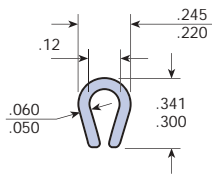

## UHMW Bar-Clip-Ons

TSE-390-1/16" THK

TSE-391-1/8" THK

TSE-395-1/8" THK

TSE-399-1/8" THK

TSE-391-D-1/8" THK

TSE-393-1/8" THK

TSE-397-1/8" THK

TSE-396-3/16" THK

TSE-298-3/16" THK

TSE-392-1/4" THK

TSE-297-1/4" THK

TSE-398-5/16" THK

TSE-394-3/8" THK

TSE-429-3/8" THK

# CONVEYOR COMPONENTS NYLON PROFILES

## Bar-Clip-Ons Nylon MD

TSE-101-1/16"

TSE-105-1/16"

TSE-922-1/16"

TSE-106-1/8"

TSE-137-1/8"

TSE-923-1/8"

TSE-178-3/16"