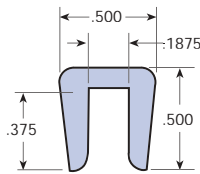

## UHMW Bar-Clip-Ons

TSE-390-1/16" THK

TSE-391-1/8" THK

TSE-395-1/8" THK

TSE-399-1/8" THK

TSE-391-D-1/8" THK

TSE-393-1/8" THK

TSE-397-1/8" THK

TSE-396-3/16" THK

TSE-298-3/16" THK

TSE-392-1/4" THK

TSE-297-1/4" THK

TSE-398-5/16" THK

TSE-394-3/8" THK

TSE-429-3/8" THK