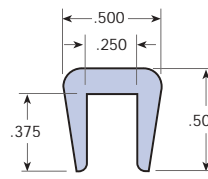

## Bar-Clip-Ons Nylon MD

TSE-101-1/16"

TSE-105-1/16"

TSE-922-1/16"

TSE-106-1/8"

TSE-137-1/8"

TSE-923-1/8"

TSE-178-3/16"

TSE-175-1/4"

TSE-924-1/4"

TSE-925-3/8"

TSE-926-1/2"

TSE-927-3/4"

TSE-928-1"

TSE-316 Nylon Wearstrip

## Teflon® Clip On

TSE-391-TFE  
for 1/8" THK

TSE-391-D-TFE  
for 1/8" THK

TSE-606-TFE  
for 1/8" THK

TSE-392-TFE  
for 1/4" THK

TSE-394-TFE  
for 3/8" THK

TSE-607-TFE  
3/8"

TSE-384-TFE  
1" x 1"