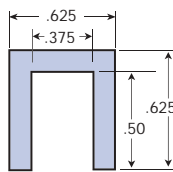

TSE-175-1/4"

TSE-924-1/4"

TSE-925-3/8"

TSE-926-1/2"

TSE-927-3/4"

TSE-928-1"

TSE-316 Nylon Wearstrip

## Teflon® Clip On

TSE-391-TFE  
for 1/8" THK

TSE-391-D-TFE  
for 1/8" THK

TSE-606-TFE  
for 1/8" THK

TSE-392-TFE  
for 1/4" THK

TSE-394-TFE  
for 3/8" THK

TSE-607-TFE  
3/8"

TSE-384-TFE  
1" x 1"