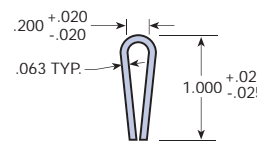

# CONVEYOR COMPONENTS NYLON PROFILES

## Bar-Clip-Ons Nylon MD

TSE-101-1/16"

TSE-105-1/16"

TSE-922-1/16"

TSE-106-1/8"

TSE-137-1/8"

TSE-923-1/8"

TSE-178-3/16"

TSE-175-1/4"

TSE-924-1/4"

TSE-925-3/8"

TSE-926-1/2"

TSE-927-3/4"

TSE-928-1"

TSE-316 Nylon Wearstrip