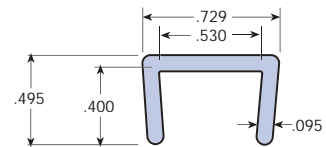

## Bar-Clip-Ons Nylon MD

TSE-101-1/16"

TSE-105-1/16"

TSE-922-1/16"

TSE-106-1/8"

TSE-137-1/8"

TSE-923-1/8"

TSE-178-3/16"

TSE-175-1/4"

TSE-924-1/4"

TSE-925-3/8"

TSE-926-1/2"

TSE-927-3/4"

TSE-928-1"

TSE-316 Nylon Wearstrip