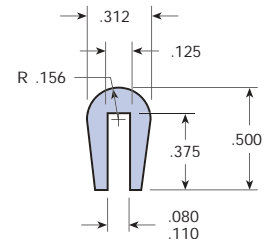

## UHMW Bar-Clip-Ons

TSE-390-1/16" THK

TSE-391-1/8" THK

TSE-395-1/8" THK

TSE-399-1/8" THK

TSE-391-D-1/8" THK

TSE-393-1/8" THK

TSE-397-1/8" THK

TSE-396-3/16" THK

TSE-298-3/16" THK

TSE-392-1/4" THK

TSE-297-1/4" THK

TSE-398-5/16" THK

TSE-394-3/8" THK

TSE-429-3/8" THK