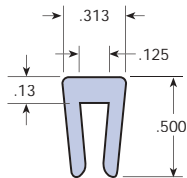

## UHMW Bar-Clip-Ons

TSE-390-1/16" THK

TSE-391-1/8" THK

TSE-395-1/8" THK

TSE-399-1/8" THK

TSE-391-D-1/8" THK

TSE-393-1/8" THK

TSE-397-1/8" THK

TSE-396-3/16" THK

TSE-298-3/16" THK

TSE-392-1/4" THK

TSE-297-1/4" THK

TSE-398-5/16" THK

TSE-394-3/8" THK

TSE-429-3/8" THK

## Bar-Clip-Ons Nylon MD

TSE-101-1/16"

TSE-105-1/16"

TSE-922-1/16"

TSE-106-1/8"

TSE-137-1/8"

TSE-923-1/8"

TSE-178-3/16"