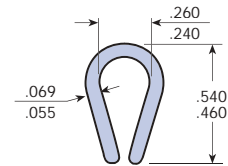

# CONVEYOR COMPONENTS NYLON PROFILES

## Bar-Clip-Ons Nylon MD

TSE-101-1/16"

TSE-105-1/16"

TSE-922-1/16"

TSE-106-1/8"

TSE-137-1/8"

TSE-923-1/8"

TSE-178-3/16"

TSE-175-1/4"

TSE-924-1/4"

TSE-925-3/8"

TSE-926-1/2"

TSE-927-3/4"

TSE-928-1"

TSE-316 Nylon Wearstrip