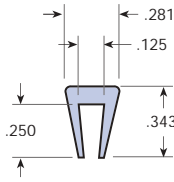

# CONVEYOR COMPONENTS PROFILES

## UHMW Bar-Clip-Ons

TSE-390-1/16" THK

TSE-391-1/8" THK

TSE-395-1/8" THK

TSE-399-1/8" THK

TSE-391-D-1/8" THK

TSE-393-1/8" THK

TSE-397-1/8" THK