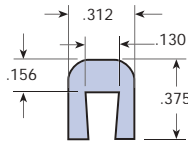

# CONVEYOR COMPONENTS NYLON PROFILES

## Bar-Clip-Ons Nylon MD

TSE-101-1/16"

TSE-105-1/16"

TSE-922-1/16"

TSE-106-1/8"

TSE-137-1/8"

TSE-923-1/8"

TSE-178-3/16"

TSE-175-1/4"

TSE-924-1/4"

TSE-925-3/8"

TSE-926-1/2"

TSE-927-3/4"

TSE-928-1"

TSE-316 Nylon Wearstrip