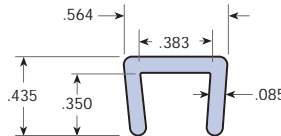

## Bar-Clip-Ons Nylon MD

TSE-101-1/16"

TSE-105-1/16"

TSE-922-1/16"

TSE-106-1/8"

TSE-137-1/8"

TSE-923-1/8"

TSE-178-3/16"

TSE-175-1/4"

TSE-924-1/4"

TSE-925-3/8"

TSE-926-1/2"

TSE-927-3/4"

TSE-928-1"

TSE-316 Nylon Wearstrip