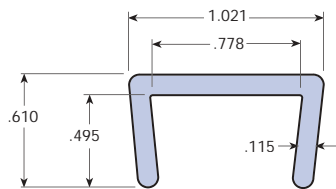

## Bar-Clip-Ons Nylon MD

TSE-101-1/16"

TSE-105-1/16"

TSE-922-1/16"

TSE-106-1/8"

TSE-137-1/8"

TSE-923-1/8"

TSE-178-3/16"

TSE-175-1/4"

TSE-924-1/4"

TSE-925-3/8"

TSE-926-1/2"

TSE-927-3/4"

TSE-928-1"

TSE-316 Nylon Wearstrip