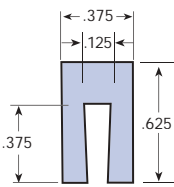

TSE-606-TFE
for 1/8" THK