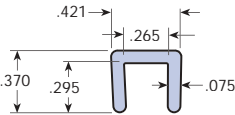

## Bar-Clip-Ons Nylon MD

TSE-101-1/16"

TSE-105-1/16"

TSE-922-1/16"

TSE-106-1/8"

TSE-137-1/8"

TSE-923-1/8"

TSE-178-3/16"

TSE-175-1/4"

TSE-924-1/4"

TSE-925-3/8"

TSE-926-1/2"

TSE-927-3/4"

TSE-928-1"

TSE-316 Nylon Wearstrip