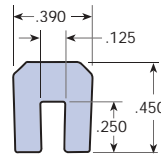

## UHMW Bar-Clip-Ons

TSE-390-1/16" THK

TSE-391-1/8" THK

TSE-395-1/8" THK

TSE-399-1/8" THK

TSE-391-D-1/8" THK

TSE-393-1/8" THK

TSE-397-1/8" THK

TSE-396-3/16" THK

TSE-298-3/16" THK

TSE-392-1/4" THK

TSE-297-1/4" THK

TSE-398-5/16" THK

TSE-394-3/8" THK

TSE-429-3/8" THK