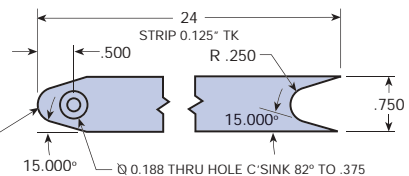

## Bar-Clip-Ons Nylon MD

TSE-101-1/16"

TSE-105-1/16"

TSE-922-1/16"

TSE-106-1/8"

TSE-137-1/8"

TSE-923-1/8"

TSE-178-3/16"

TSE-175-1/4"

TSE-924-1/4"

TSE-925-3/8"

TSE-926-1/2"

TSE-927-3/4"

TSE-928-1"

TSE-316 Nylon Wearstrip