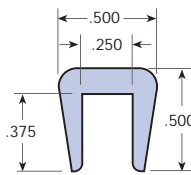

## UHMW Bar-Clip-Ons

TSE-390-1/16" THK

TSE-391-1/8" THK

TSE-395-1/8" THK

TSE-399-1/8" THK

TSE-391-D-1/8" THK

TSE-393-1/8" THK

TSE-397-1/8" THK

TSE-396-3/16" THK

TSE-298-3/16" THK

TSE-392-1/4" THK

TSE-297-1/4" THK

TSE-398-5/16" THK

TSE-394-3/8" THK

TSE-429-3/8" THK