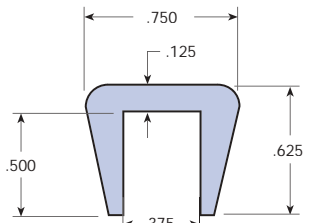

TSE-175-1/4"

TSE-924-1/4"

TSE-925-3/8"

TSE-926-1/2"

TSE-927-3/4"

TSE-928-1"

TSE-316 Nylon Wearstrip

## Teflon® Clip On

TSE-391-TFE  
for 1/8" THK

TSE-391-D-TFE  
for 1/8" THK

TSE-606-TFE  
for 1/8" THK

TSE-392-TFE  
for 1/4" THK

TSE-394-TFE  
for 3/8" THK

TSE-607-TFE  
3/8"

TSE-384-TFE  
1" x 1"