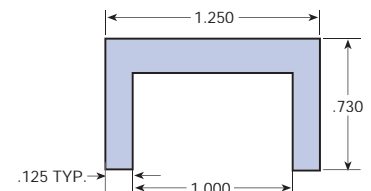

TSE-175-1/4"

TSE-924-1/4"

TSE-925-3/8"

TSE-926-1/2"

TSE-927-3/4"

TSE-928-1"

TSE-316 Nylon Wearstrip

## Teflon® Clip On

TSE-391-TFE  
for 1/8" THK

TSE-391-D-TFE  
for 1/8" THK

TSE-606-TFE  
for 1/8" THK

TSE-392-TFE  
for 1/4" THK

TSE-394-TFE  
for 3/8" THK

TSE-607-TFE  
3/8"

TSE-384-TFE  
1" x 1"