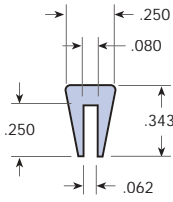

# CONVEYOR COMPONENTS PROFILES

## UHMW Bar-Clip-Ons

TSE-390-1/16" THK

TSE-391-1/8" THK

TSE-395-1/8" THK

TSE-399-1/8" THK

TSE-391-D-1/8" THK

TSE-393-1/8" THK

TSE-397-1/8" THK