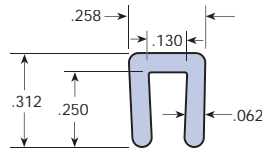

## Bar-Clip-Ons Nylon MD

TSE-101-1/16"

TSE-105-1/16"

TSE-922-1/16"

TSE-106-1/8"

TSE-137-1/8"

TSE-923-1/8"

TSE-178-3/16"

TSE-175-1/4"

TSE-924-1/4"

TSE-925-3/8"

TSE-926-1/2"

TSE-927-3/4"

TSE-928-1"

TSE-316 Nylon Wearstrip