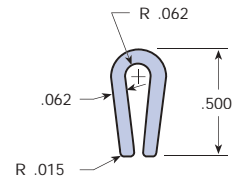

# CONVEYOR COMPONENTS NYLON PROFILES

## Bar-Clip-Ons Nylon MD

TSE-101-1/16"

TSE-105-1/16"

TSE-922-1/16"

TSE-106-1/8"

TSE-137-1/8"

TSE-923-1/8"

TSE-178-3/16"

TSE-175-1/4"

TSE-924-1/4"

TSE-925-3/8"

TSE-926-1/2"

TSE-927-3/4"

TSE-928-1"

TSE-316 Nylon Wearstrip